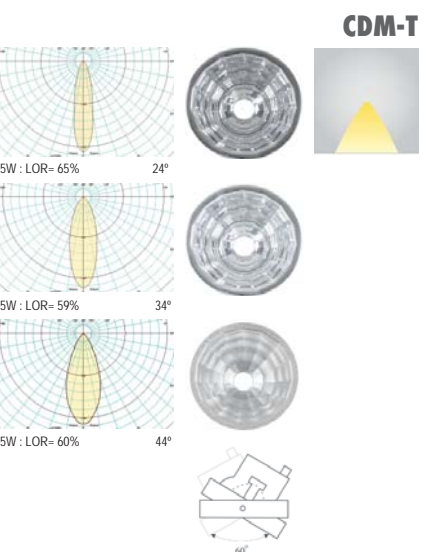

POST-FIX CODES

CDM beam angle default is 34°, for other angles - please add post-fix "24" or "44" respectively.
important note: beam angles & lumen outputs are approximate and guide only - please refer to full photometric data, lamp manufacturers data or consult our technical dept.