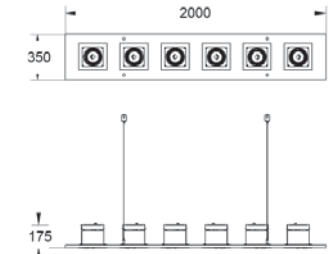

SALUTO

monochromatic - DALI-dimmable