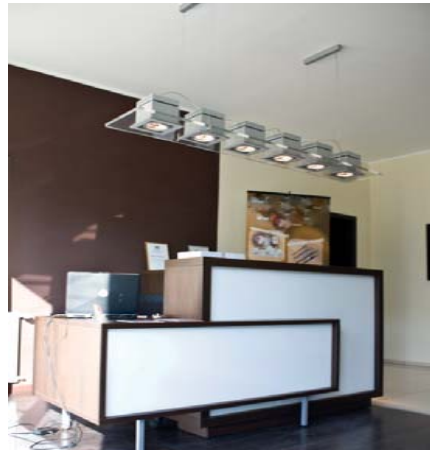

SALUTO

monochromatic - DALI-dimmable

IP20