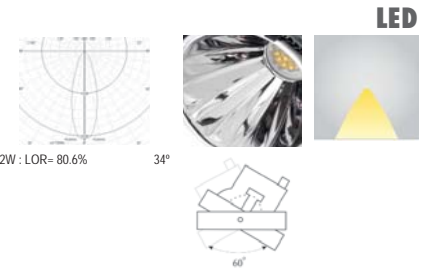

POST-FIX CODES

CDM beam angle default is 34°, for other angles - please add post-fix "24" or "44" respectively.
important note: beam angles & lumen outputs are approximate and guide only - please refer to full photometric data, lamp manufacturers data or consult our technical dept.