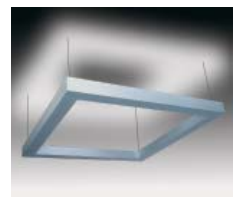

T5 - 4x54W Page 79

ELEGANTA frame - indirect