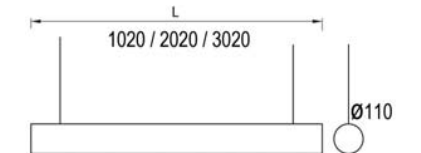

AMBIENTALE LED
monochromatic & RGB - circuit dimmable

LED 24V REMOTE OR 230V CEILING PLATE
option

Product Order Codes

Luminaire Length - 1.02 metre

Suspended cylindrical luminaire to 102cm with advanced techno-prismatic c/w 20 x 1.2W PowerLED in monochromatic whites [RGB 40 x 0.3W SMD Signal LED's] c/w micro-matt abs screen and distribution to 45°. Remote 24Vdc supplied PSU or via 230V ceiling plate accessories shown below.

Code	CRI	Temp	White	Power	Length	Width
AMB.13	93	-Warm	White 3000K	24W	L = 1metre	Wide 350°
AMB.14	93	-Int.	White 4000K	24W	L = 1metre	Wide 350°
AMB.15	80	-Cool	White 5500K	24W	L = 1metre	Wide 350°
AMB.1RGB	DMX 512		RGB - 0.3W SMD	12W	L = 1metre	Wide 350°

length 1m

m	Ø-m	3000K-4000K	5500K
0.5		220	256
1		133	148
2		65	77
3		41	52

lamp data by request

Luminaire Length - 2.02 metre

Suspended cylindrical luminaire to 202cm with advanced techno-prismatic c/w 40 x 1.2W PowerLED in monochromatic whites [RGB 80 x 0.3W SMD Signal LED's] c/w micro-matt abs screen and distribution to 45°. Remote 24Vdc supplied PSU or via 230V ceiling plate accessories shown below.

Code	CRI	Temp	White	Power	Length	Width
AMB.23	93	-Warm	White 3000K	48W	L = 2metre	Wide 350°
AMB.24	93	-Int.	White 4000K	48W	L = 2metre	Wide 350°
AMB.25	80	-Cool	White 5500K	48W	L = 2metre	Wide 350°
AMB.2RGB	DMX 512		RGB - 0.3W SMD	24W	L = 2metre	Wide 350°

length 2m

m	Ø-m	3000K-4000K	5500K
0.5		430	522
1		155	295
2		131	154
3		83	99

lamp data by request

Luminaire Length - 3.02 metre

Suspended cylindrical luminaire to 302cm with advanced techno-prismatic c/w 60 x 1.2W PowerLED in monochromatic whites [RGB 120 x 0.3W SMD Signal LED's] c/w micro-matt abs screen and distribution to 45°. Remote 24Vdc supplied PSU or via 230V ceiling plate accessories shown below.

Code	CRI	Temp	White	Power	Length	Width
AMB.33	93	-Warm	White 3000K	72W	L = 3metre	Wide 350°
AMB.34	93	-Int.	White 4000K	72W	L = 3metre	Wide 350°
AMB.35	80	-Cool	White 5500K	72W	L = 3metre	Wide 350°
AMB.3RGB	DMX 512		RGB - 0.3W SMD	36W	L = 3metre	Wide 350°

length 3m

m	Ø-m	3000K-4000K	5500K
0.5		670	755
1		254	610
2		133	210
3		85	142

lamp data by request