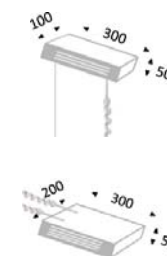

Accessories

230V Ceiling Plate

A ceiling plate housing c/w integral individual correct rated 24V PSU for 230V connection. Designed as a matt white rectangular housing to take the wire suspension and gear.

Code	Plate	For	Color	PSU
AMB.CP60	Ceiling Plate 230V	For 1 .0M & 2.0M	Mono White	24V PSU 60Va
AMB.CP100	Ceiling Plate 230V	For 3.0M	Mono White	24V PSU 100Va
AMB.CPRGB	Ceiling Plate 230V	Housing c/w	24Vdc PSU 60Va	c/w DMX Interface

Pre-Connected Remote Boxed Gear [individual]

A Remote 24V PSU Box for quick connect housing c/w integral individual gear for 230V connection. Designed for hiding in close proximity of ceiling voids. One per individual fitting.

Code	Box	For	Color	PSU
AMB.RB60	Remote Box 230V	For 1 .0M & 2.0M	Mono White	24V PSU 60Va
AMB.RB100	Remote Box 230V	For 3.0M	Mono White	24V PSU 100Va
AMB.RBRGB	Remote Box 230V	For all RGB	c/w DMX Interface	24Vdc PSU 60Va